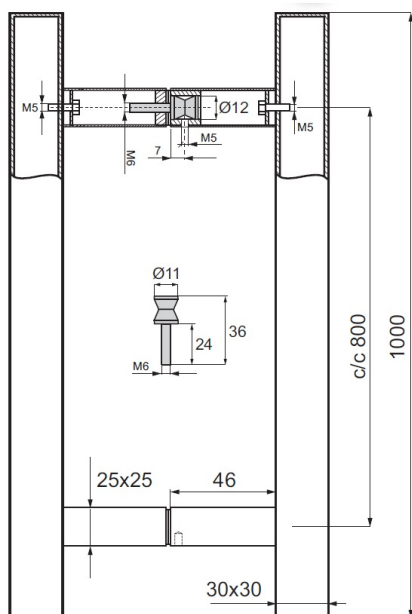

PRODUCT SHEET

Description:

Door Handle "Sava" SS304 Polished, 30x30x1000mm, cc 800mm, 8-12mm Glass Thickness, Bore: $\varnothing 12$ mm

Item number:

17.87.077-0

Units	Box	Carton	HS Code	Barcode
Pair	1	5	8302415000	 5704866485456